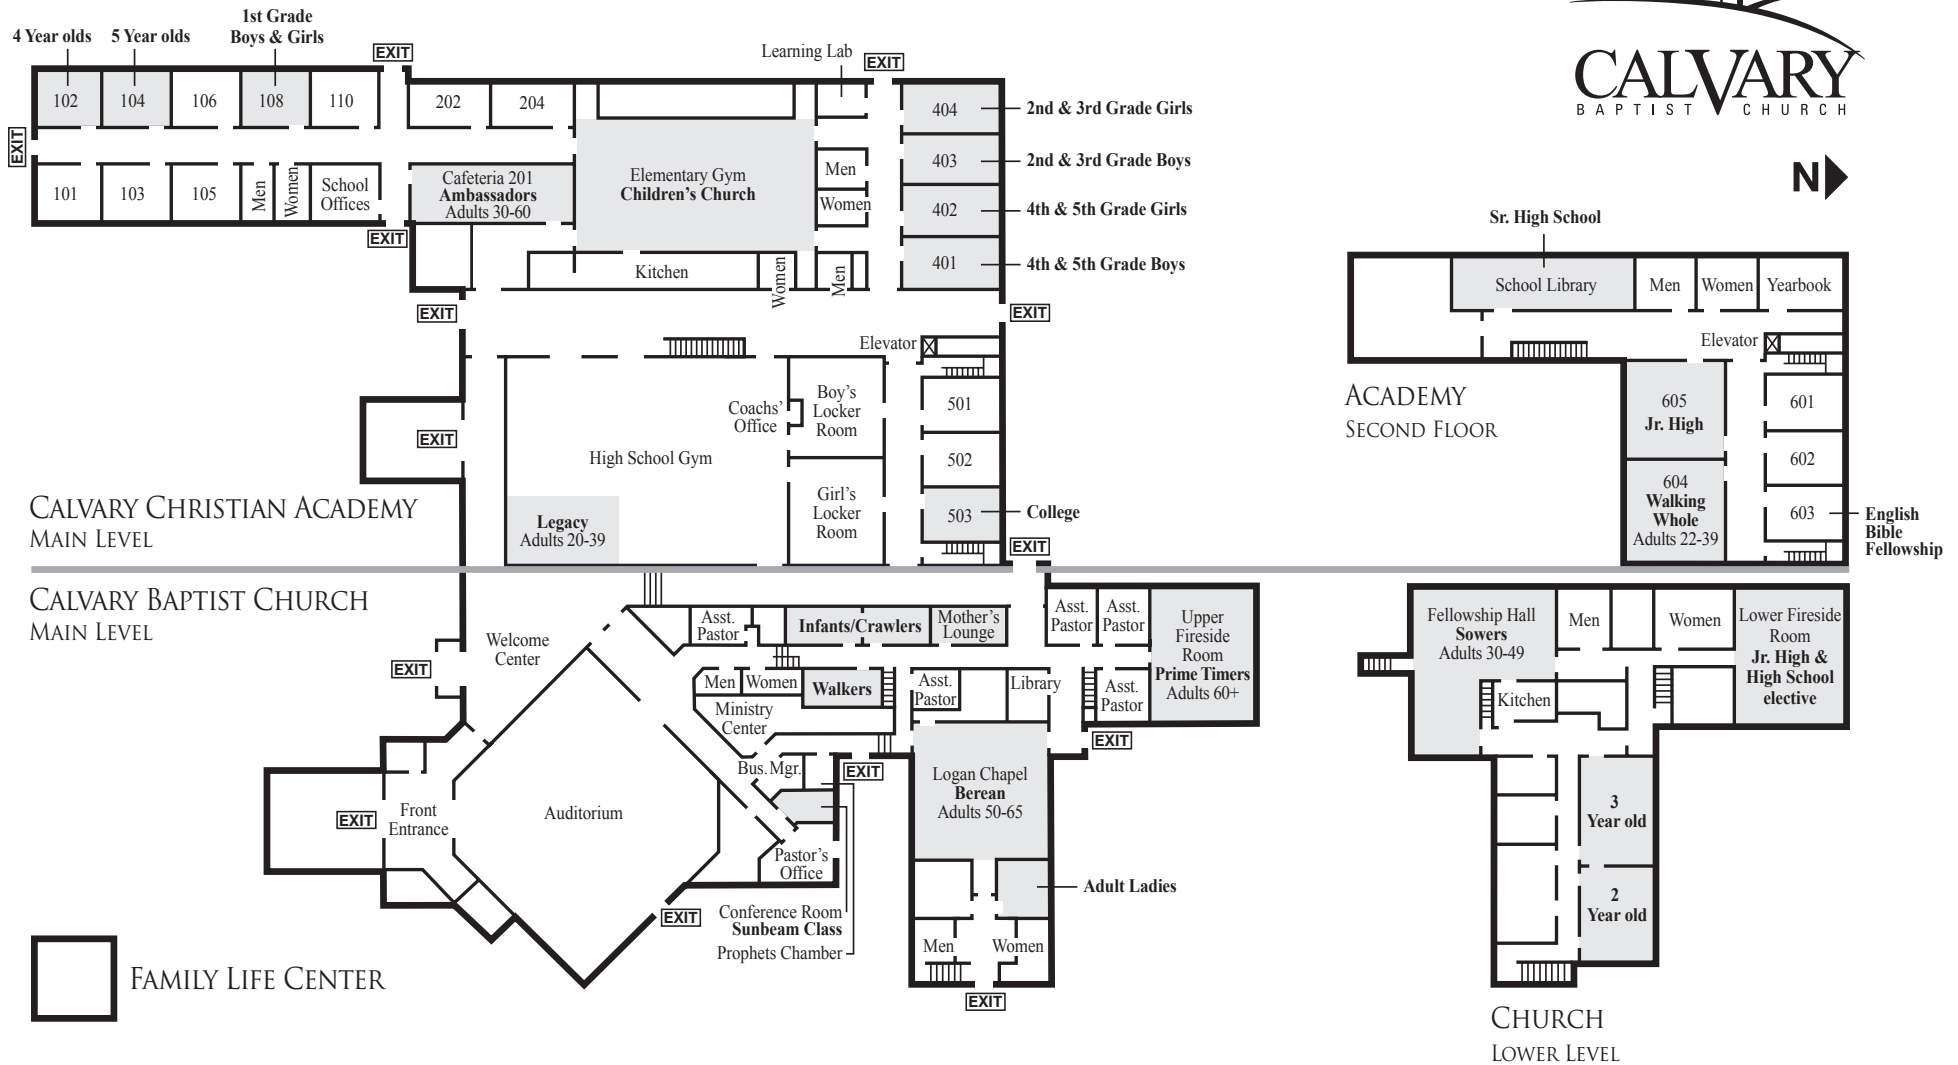

Sunday School and Adult Bible Fellowship class locations – following morning service

Sunday School and Adult Bible Fellowship class locations

Age	Location	Room	Age	Location	Room	Age	Location	Room
Nursery - Infant	Church Main Level		2nd & 3rd Grade Girls	Academy – North	403	Adult Ladies	Main Level by Logan Chapel	
Nursery - Crawlers	Church Main Level		4th & 5th Grade Boys	Academy – North	401	Adults 20 to 39	High School Gym	
Nursery - Walkers	Church Main Level		4th & 5th Grade Girls	Academy – North	402	Adults 30 to 49	Fellowship Hall	
2 Year old	Church Lower Level		Jr. & Sr. High School elective	Lower Fireside Room		Adults 30 to 60	Cafeteria	201
3 Year old	Church Lower Level		Jr. High School	Academy – 2nd Floor	605	Adults 50 to 65	Logan Chapel	
4 Year old	Academy – South	102	Sr. High School	Academy – Library		Adults 60 +	Upper Fireside Room	
5 Year old	Academy – South	103	College	Academy – North	503	Adults – Sunbeam	Church Main Level	
1st Grade Boys & Girls	Academy – South	108	English Bible Fellowship	Academy – 2nd Floor	603		Conference Room	
2nd & 3rd Grade Boys	Academy – North	404	Singles 22 to 39	Academy – North	604			